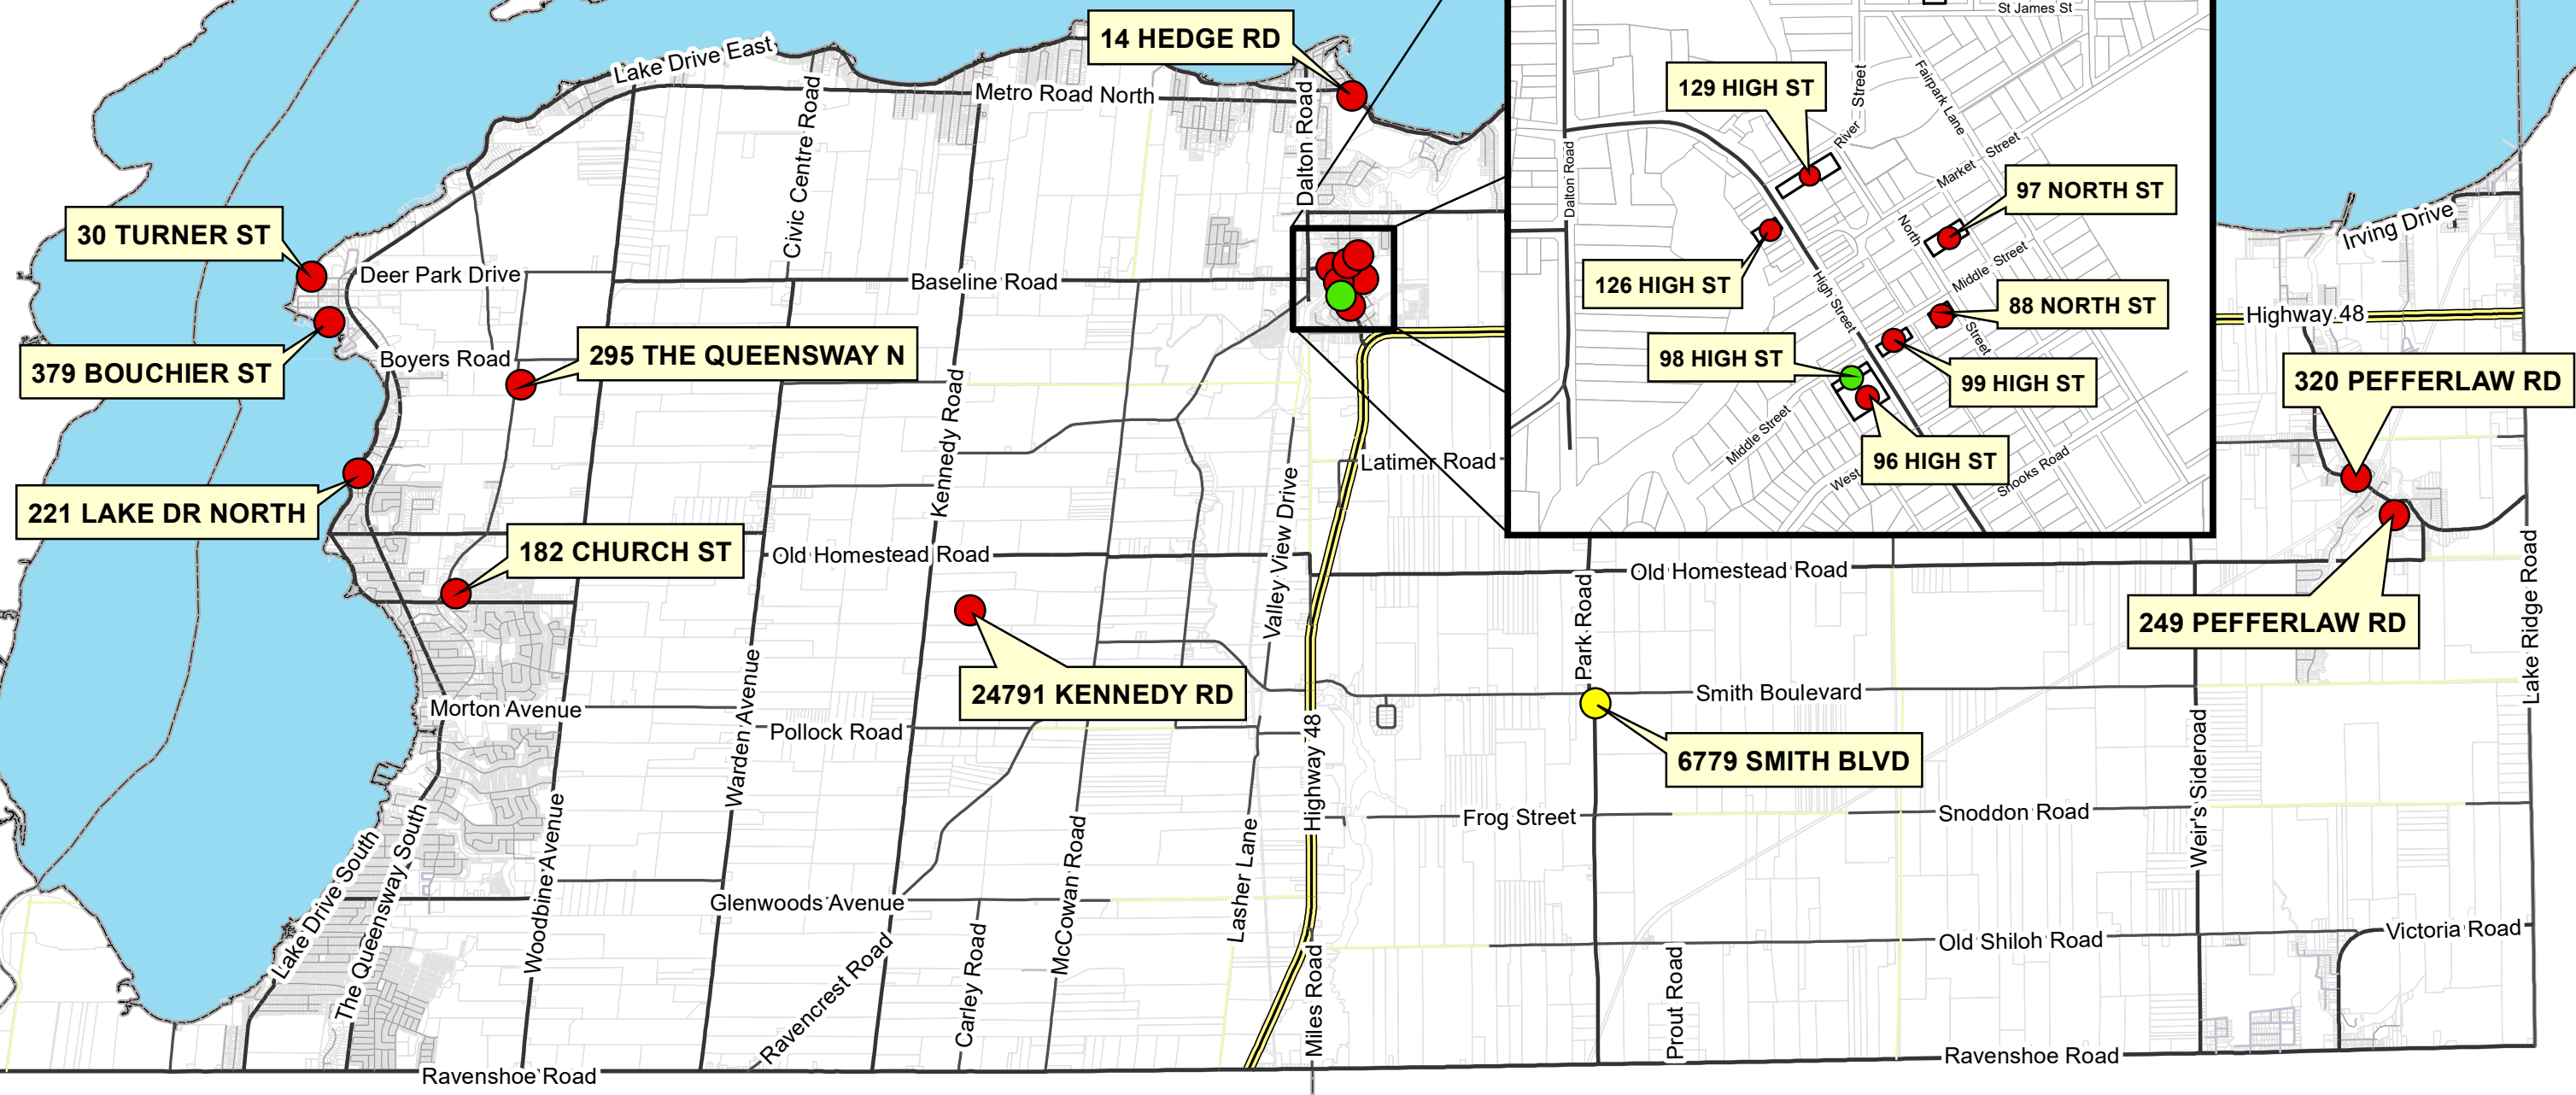

Comments Received from Listed Property Owners and their Position on Designation

Simcoe County

LAKE SIMCOE

Town of East Gwillimbury

Durham Region

LEGEND

- = Opposed to Designation
- = No position provided
- = In favour of Designation

Comments Recieved = 18

● = Opposed to Designation	16
● = No position provided	1
● = In favour of Designation	1

GEORGINA

REPORT # DS-2024-0057
 Attachment 2
 Page 1 of 1

Town of Georgina
 Corporate Services - ITS
 Map Scale = 1:75,000
 Revised: Oct. 1, 2024